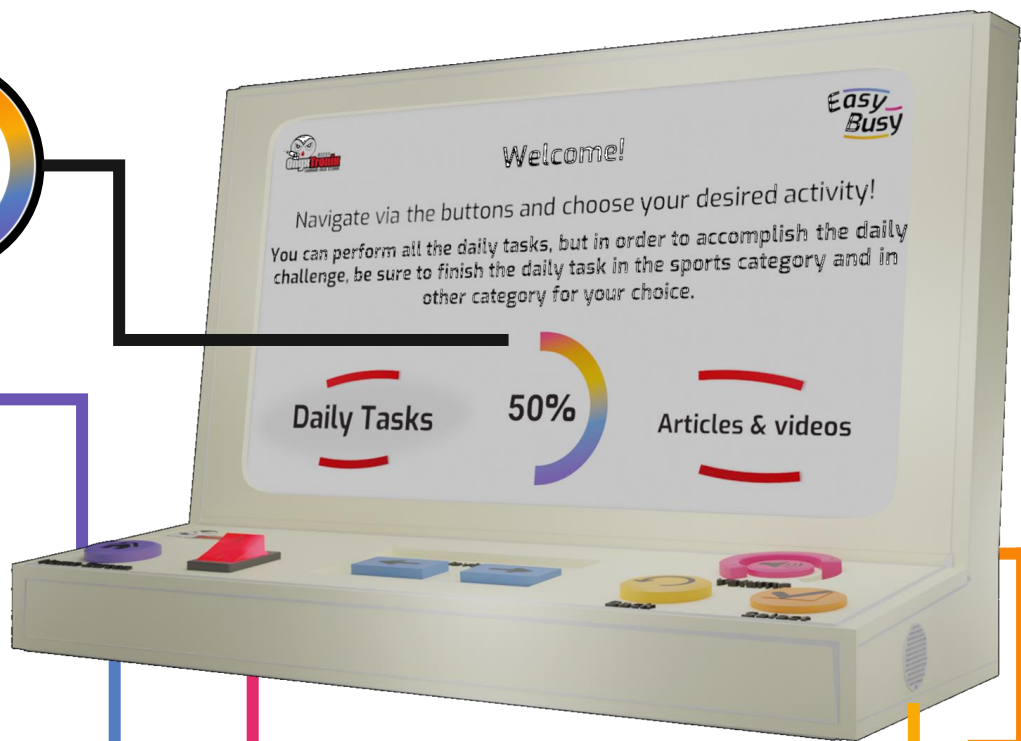

Gamification

Motivates to complete tasks

Buttons Panel

Specially designed for elderly: minimum amount, big buttons, color and icon distinctiveness

Vents

Battery Dock

Removable and replaceable power source

Speaker

Adjustable volume levels

Shape

Convenient angle for reading and pressing the buttons

EasyBusy

EasyBusy helps lonely elderly deal with their loneliness on their own by supplying a variety of daily tasks, simple access to media, being physically active, aware of their situation and receiving personal assistance.

Adjustable volume levels

Shape

Convenient angle for reading and pressing the buttons

Easy Busy

Buttons Panel

Specially designed for elderly: minimum amount, big buttons, color and icon distinctiveness

Shape