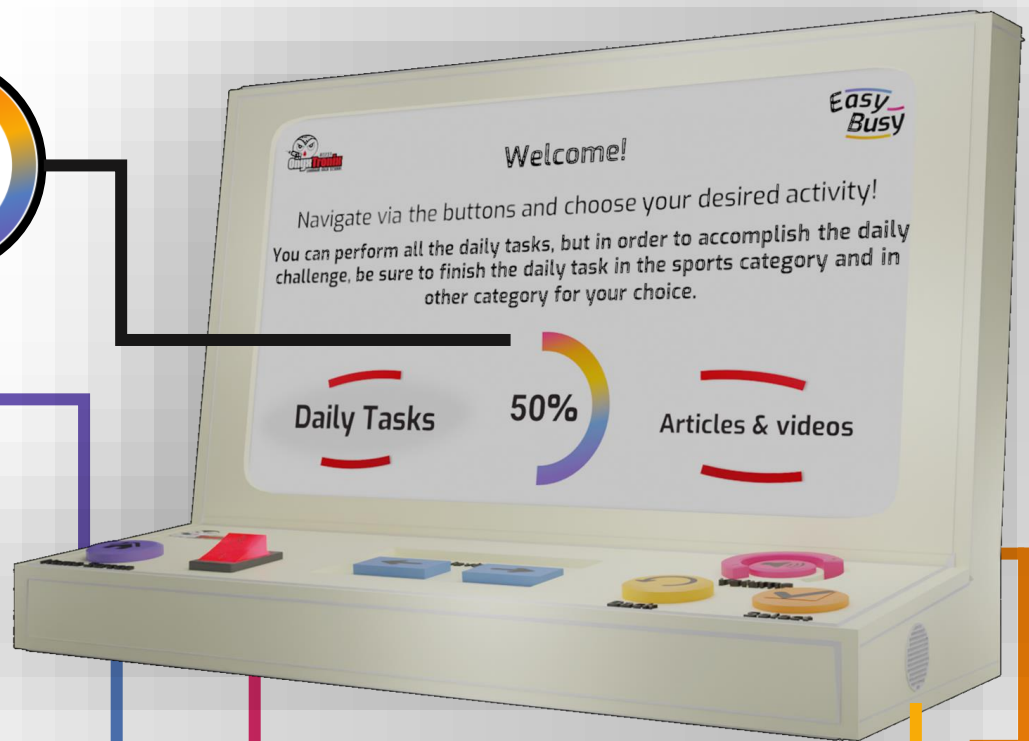

Convenient angle for reading and pressing the buttons

Speaker

Adjustable volume levels

EasyBusy

EasyBusy helps lonely elderly deal with their loneliness on their own by supplying a variety of daily tasks, simple access to media, being physically active, aware of their situation and receiving personal assistance.

Gamification

Motivates to complete tasks

Buttons Panel

Specially designed for elderly: minimum amount, big buttons, color and icon distinctiveness

Vents

Battery Dock

Removable and replaceable power source

Speaker

Adjustable volume levels

Shape

Convenient angle for reading and pressing the buttons

EasyBusy

EasyBusy helps lonely elderly deal with their loneliness on their own by supplying a variety of daily tasks, simple access to media, being physically active, aware of their situation and receiving personal assistance.