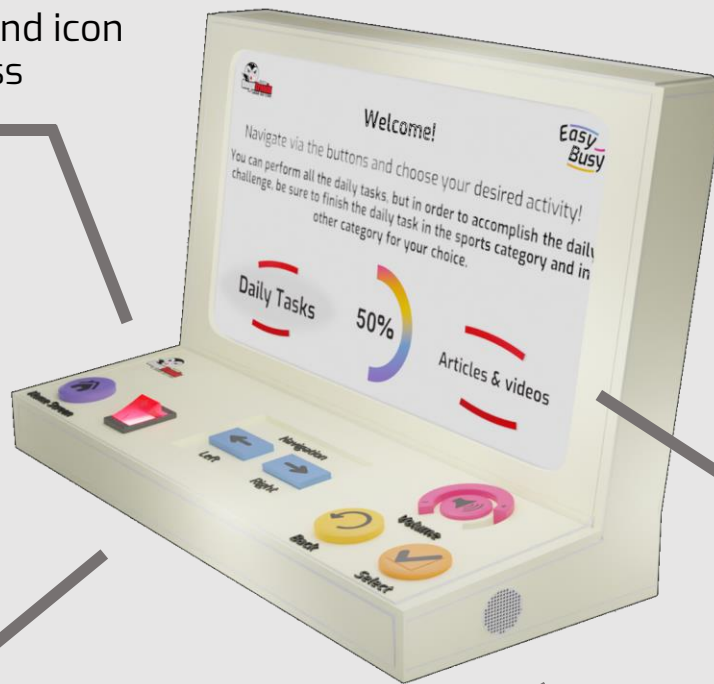

Gamification

Motivates to complete tasks

Buttons Panel

Specially designed for elderly: minimum amount, big buttons, color and icon distinctiveness

Vents

Battery Dock

Removable and replaceable power source

Speaker

Adjustable volume levels

Shape

Convenient angle for reading and pressing the buttons

Easy Busy

Buttons Panel

Specially designed for elderly: minimum amount, big buttons, color and icon distinctiveness

Shape

Motivation for doing the activities in the Home Page

Gamification

Convenient angle for reading and pressing the buttons

Battery Dock

Removable and replaceable

Vents

Speaker

Adjustable volume levels