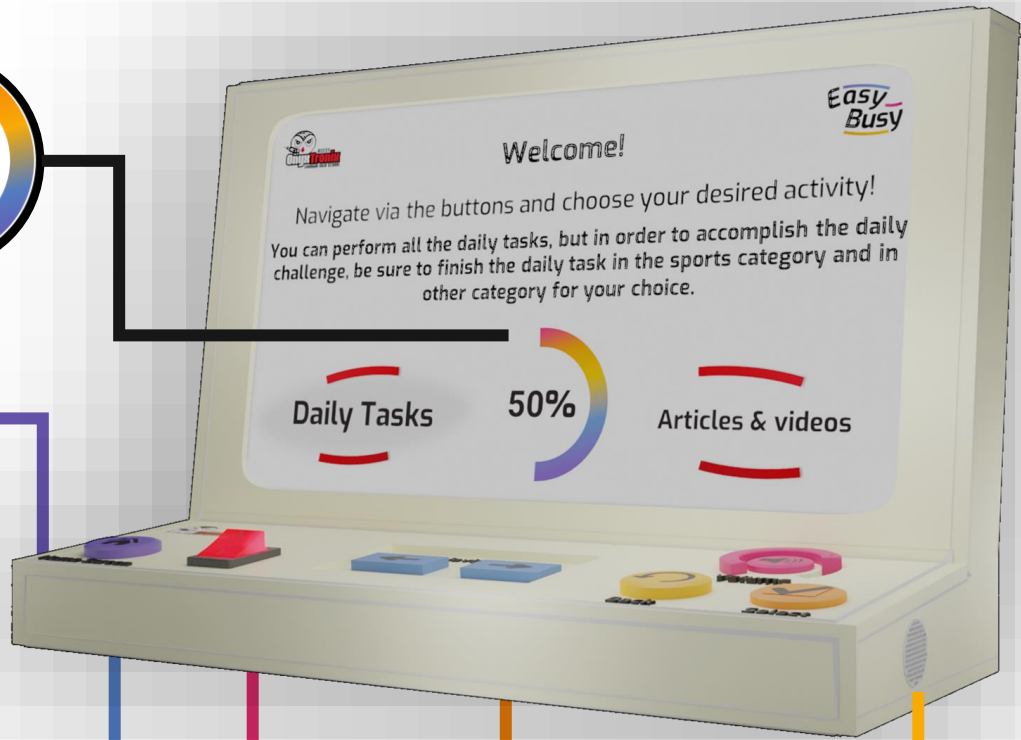

EasyBusy

EasyBusy helps lonely elderly deal with their loneliness on their own by supplying a variety of daily tasks, simple access to media, being physically active, aware of their situation and receiving personal assistance.

Gamification

Motivates to complete tasks

Buttons Panel

Specially designed for elderly: minimum amount, big buttons, color and icon distinctiveness

Vents

Battery Dock

Removable and replaceable power source

Shape

Convenient angle for reading and pressing the buttons

Speaker

Adjustable volume levels

EasyBusy

EasyBusy helps lonely elderly deal with their loneliness on their own by supplying a variety of daily tasks, simple access to media, being physically active, aware of their situation and receiving personal assistance.

Adjustable volume levels

Shape

Convenient angle for reading and pressing the buttons

EasyBusy

EasyBusy helps lonely elderly deal with their loneliness on their own by supplying a variety of daily tasks, simple access to media, being physically active, aware of their situation and receiving personal assistance.